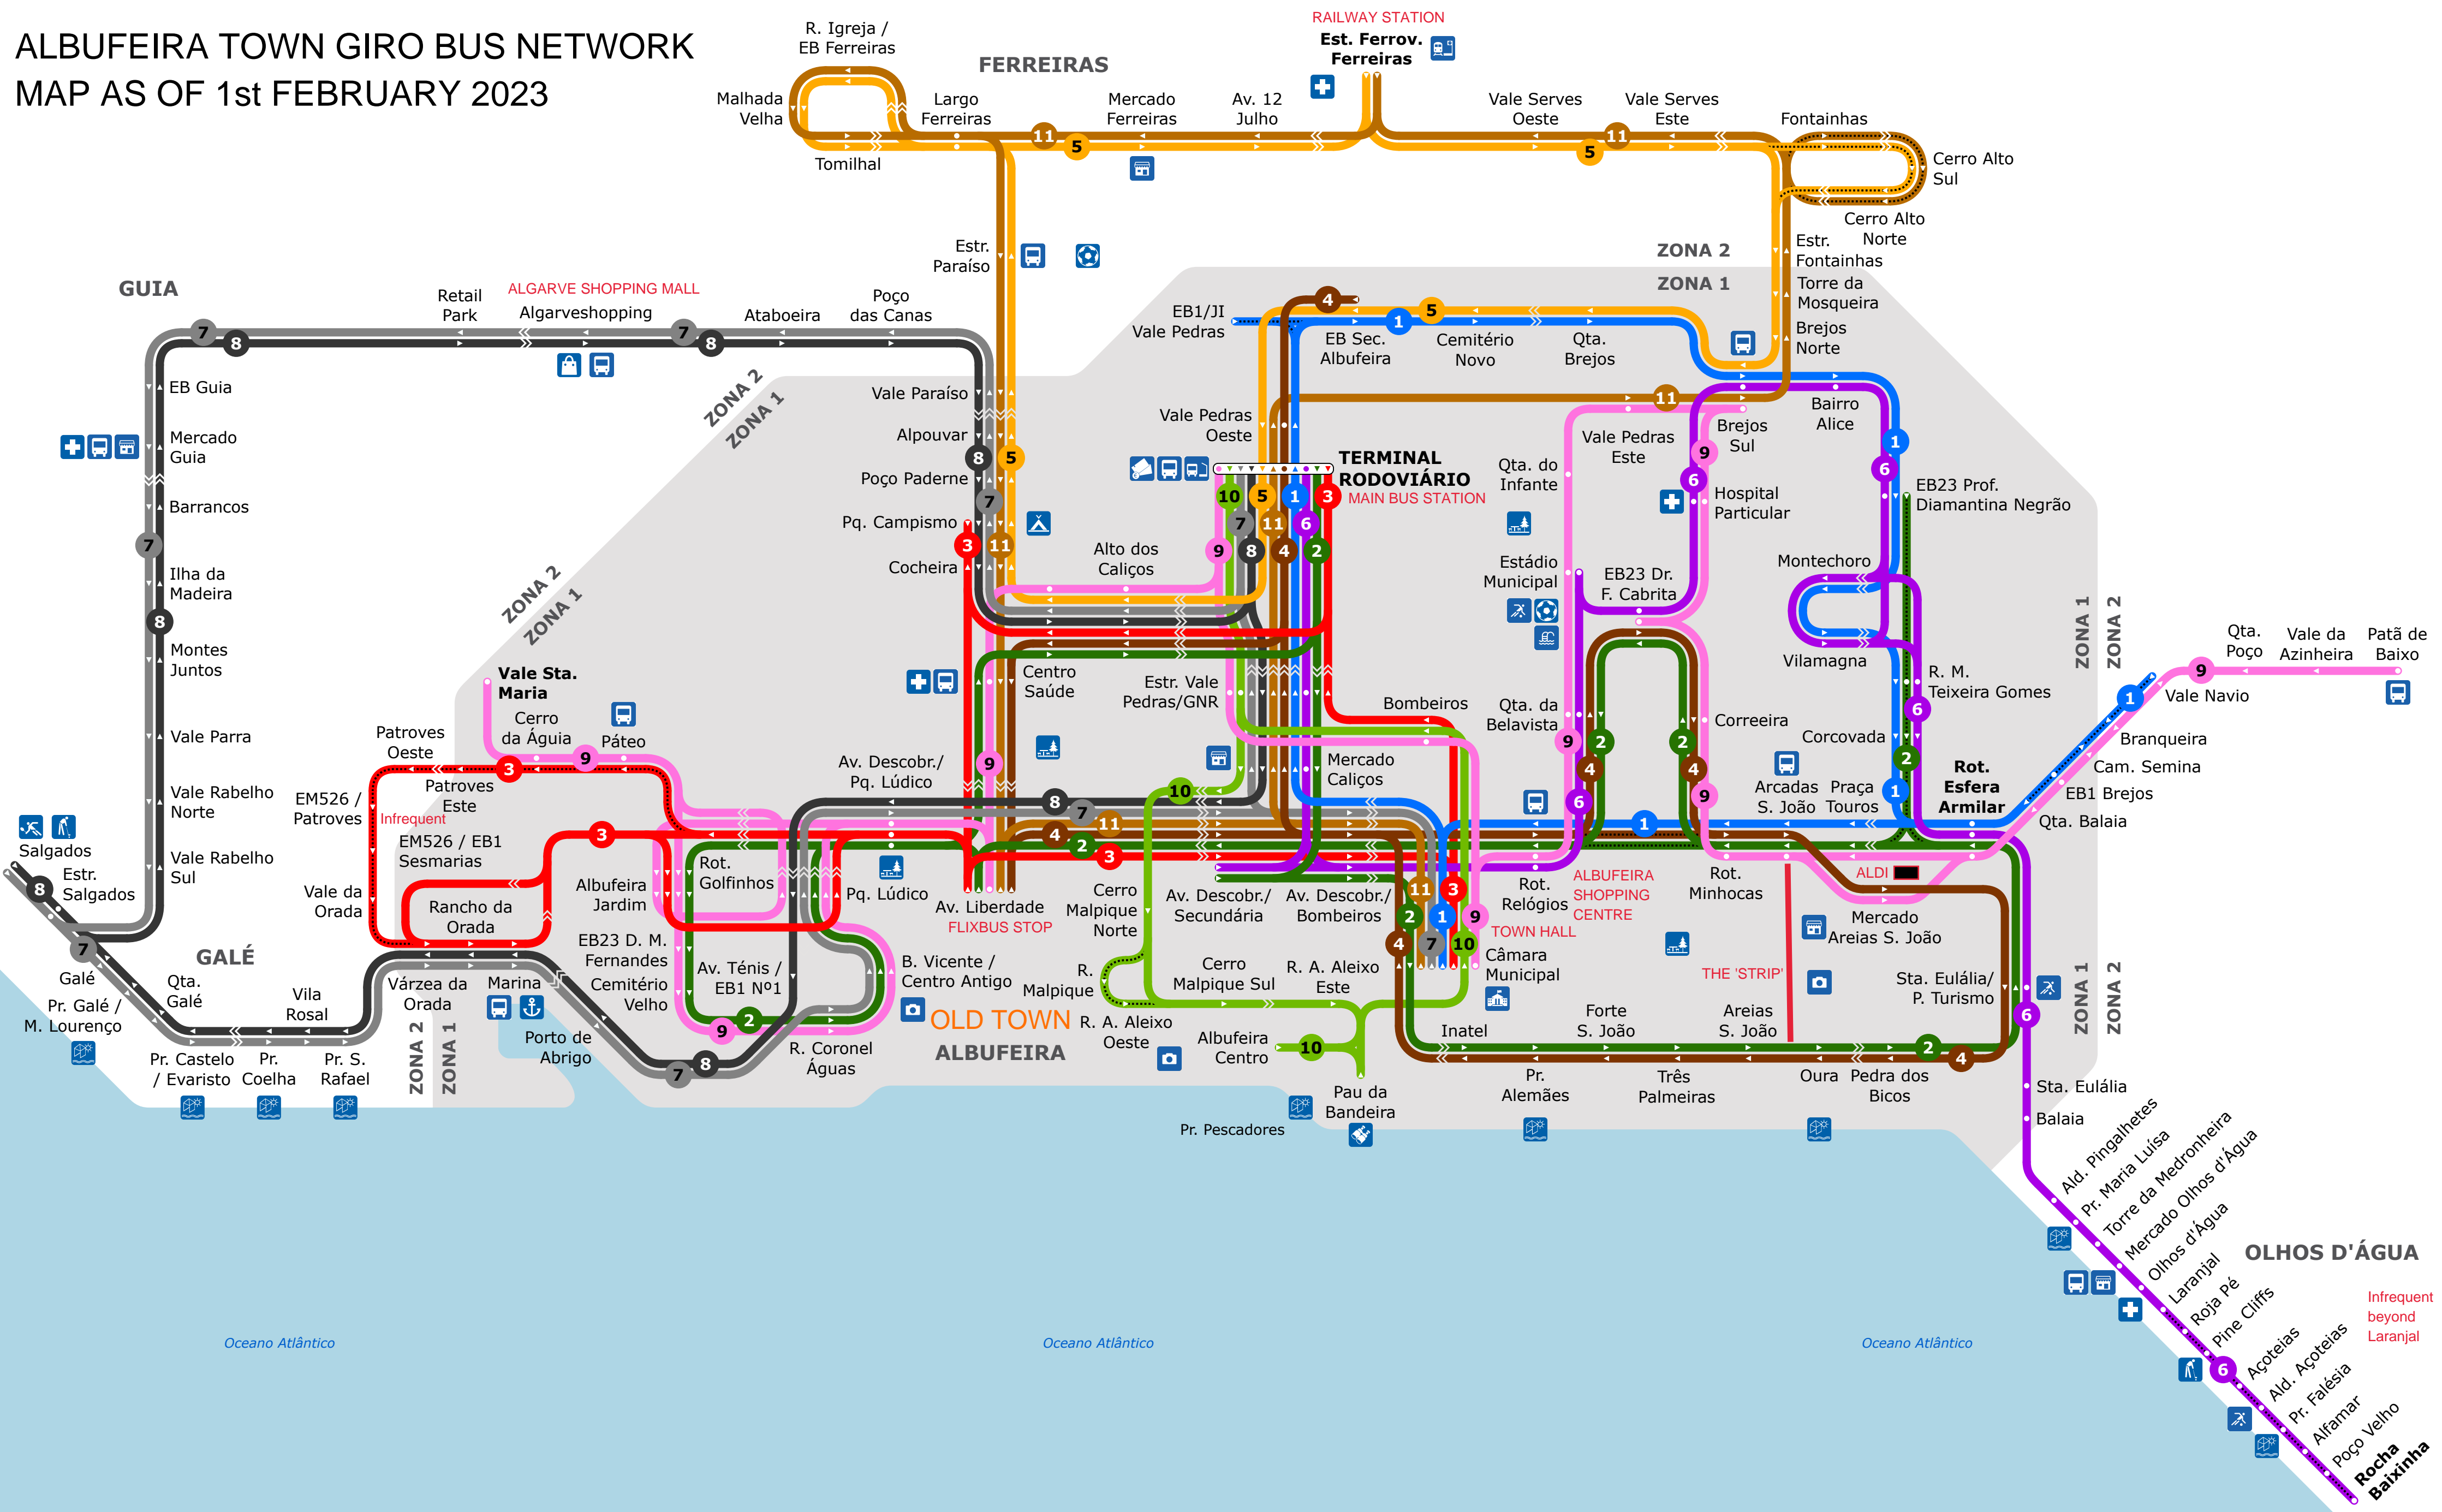

ALBUFEIRA TOWN GIRO BUS NETWORK

MAP AS OF 1st FEBRUARY 2023

Legenda da Rede/ *Network Legend*

Praia
Beach

Parque
Park

Piscina
Pool

Ténis
Tennis

Centro Comercial
Shopping Center

Serviços de Saúde
Health Services

Miradouro
Viewpoint

Complexo Desp.
Sports Complex

Marina
Marina

Terminal Rodoviário
Bus Terminal

Estação de Comboios
Train Station

Parque de Campismo
Camping Site

Campo de Golf
Golf Course

Mercado
Market

Autocarros Interurbanos
Interurban Buses

Atracção Turística
Tourist Attraction

Câmara Municipal
City Hall

Pontos de Venda GIRO
Sales Points GIRO

Estádio de Futebol
Football Stadium